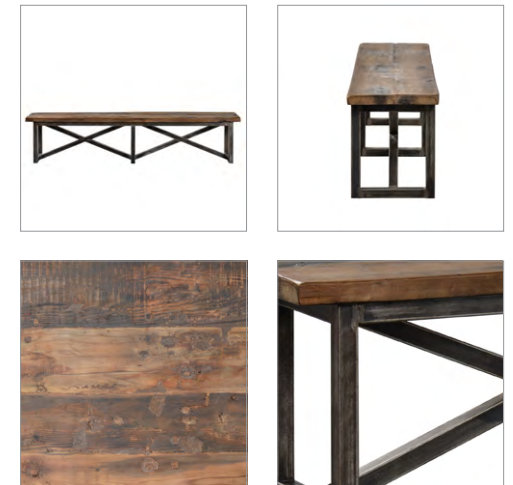

## AXEL MK2

The Axel range combines old world and industrial with its combination of reclaimed wood from decommissioned Chinese fishing junks and hand-treated metal detailing. After decades of exposure to the high seas and elements, the reclaimed boat wood from the hulls, decking, and beams of the Chinese boats reflects uniquely weathered coloration's and textures, making each piece unique.

### OTHER MODELS :

**Axel MK2**  
**Dining Table 213cm**  
L: 84" / 213 cm  
W: 41.7" / 106 cm  
H: 30" / 76 cm  
L.S: 63" / 159 cm

**Special Note:** Natural cracking may occur over time and is not a sign of defect. Each product is finished individually, therefore colour and margins may vary from piece to piece.

### DIMENSIONS :

L: 84" / 213 cm  
W: 15.7" / 40 cm  
H: 17.7" / 45 cm