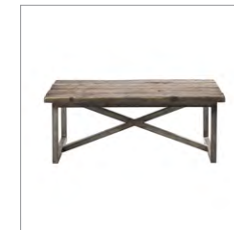

## AXEL MK2

The Axel range combines old world and industrial with its combination of reclaimed wood from decommissioned Chinese fishing junks and hand-treated metal detailing. After decades of exposure to the high seas and elements, the reclaimed boat wood from the hulls, decking, and beams of the Chinese boats reflects uniquely weathered coloration's and textures, making each piece unique.