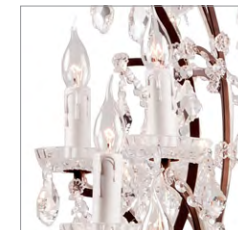

HOME ACCESSORIES / CLASSIC COLLECTION / LIGHTING

CRYSTAL

The Crystal lighting collection is inspired by the elaborate designs of late Georgian era chandeliers. This handcrafted range features many hallmarks of Georgian design including large crystal baluster centrepieces, precision cut glass crystals, candle lights and corresponding bobèche dishes originally used to collect candlewax. These elaborate and romantic features are starkly contrasted with the rustic aged metal patina of our proprietary Antique Rust finish to create its uniquely authentic and Timothy Oulton look. Also available in Grey crystal with a Natural metal finish.

AVAILABLE IN :

FINISHES : Antique Rust and Clear Crystals | Natural and Clear Crystals | Natural and Grey Crystals

BULB TYPE :

EU, AU, ASIA: CA E14 18W / Halogen

US: CA E12 25W / Incandescent

This light fixture is dimmable.

Crystal also available in Chandelier, Sconce, Floor lamp and Table lamp - See over for more details.

DIMENSIONS :

LARGE

L: 40.2" / 102 cm

Weight: 21.6 Kg

W: 40.2" / 102 cm

Max. Watt.: EU 450 / US 625 W

H: 52" / 133 cm