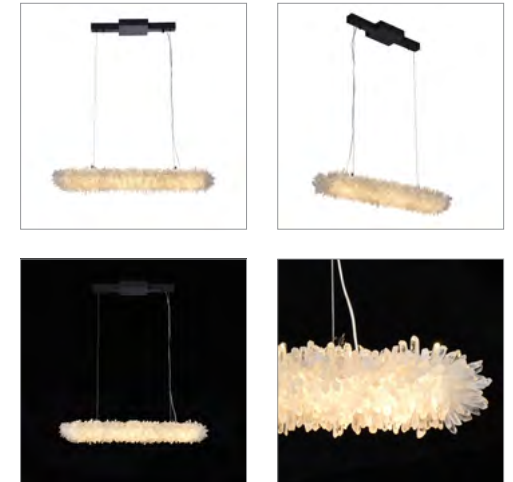

HOME ACCESSORIES / NEW IN CLASSIC COLLECTION / LIGHTING

ELYSIUM

New extensions to Elysium. The love of precious stones is deeply ingrained in the human heart, an ancient beauty that remains untouched and constant. Exquisitely and painstakingly handcrafted from a halo of natural rock crystal, the Elysium pendant transports you to another realm, a gateway to a place of perfection afforded to heroes of a mythological world. Sourced raw from the earth, the icy shards of rock crystal are selected and lightly polished by hand, and fixed one by one to the iron frame.

AVAILABLE IN :

FINISHES : Matt Black | Plated Bronze (Sconce only)

BULB TYPE :

UK, US: LED modular 29W

Bark also available in Round and Cluster pendant - See over for more details.

DIMENSIONS :

L: 39.4" / 100 cm Weight: 26.3kg
W: 8.7" / 22 cm Max. Watt.: LED modular 29W
H: 8.7" / 22 cm No. of Bulbs: 6