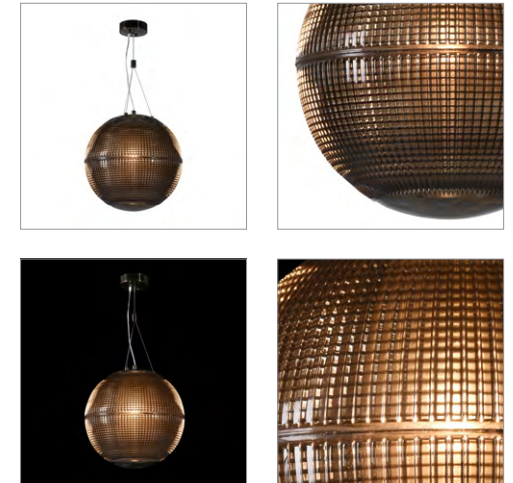

DIMENSIONS :

L: 15.6" / 40 cm   Weight: 42kg
W: 15.6" / 40 cm   Max. Watt.: 4 W
H: 15.6" / 40 cm   No. of Bulbs: 1

PRODUCT SHOWN IN :

Hand-polished Cast Glass - Petrol & Smoke

Check for release certification in specific regions.