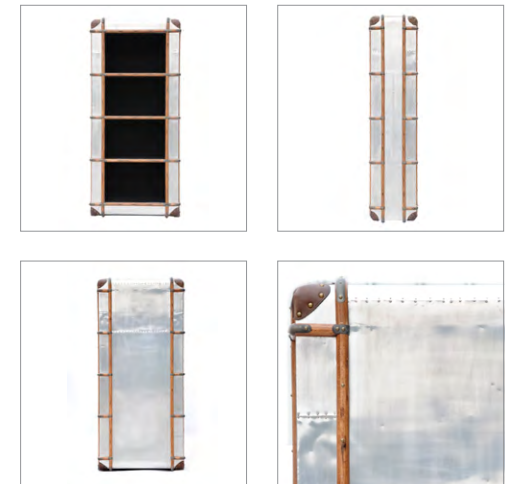

**LINING :** Black

**NO. OF SHELVES :** 4

**AVAILABLE IN :**

**FINISHES :** Aero | Old Saddle Black

See over for more details of the full collection.

**DIMENSIONS :**

**SINGLE**

L: 33" / 84 cm

W: 17.5" / 45 cm

H: 73.2" / 186 cm

**DOUBLE**

L: 44.5" / 113 cm

W: 17.9" / 46 cm

H: 73.2" / 186 cm

**PRODUCT SHOWN IN :**

Aero