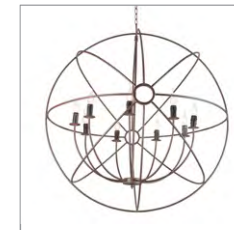

## GYRO

The Gyro lighting collection is inspired by nineteenth century experimental physicist Leon Foucault's gyroscope: a device used for measuring orientation. Extracting key elements from the historical instrument such as its multiple axes, the gyroscope has been reinterpreted into a framework of aged metal spheres fixed around a nucleus of candle lights. These sculptural forms have been redesigned into functional lighting fixtures including floor lamps, sconces, table lamps, and pendants, and are featured in two authentic finishes: Antique Rust and Natural raw metal.

### DIMENSIONS :

L: 40.2" / 102 cm

Weight: 7 kg

W: 40.2" / 102 cm

Max. Watt.: EU 162 / US 225 W

H: 42.5" / 108 cm

No. of Bulbs: 9