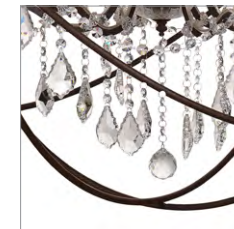

HOME ACCESSORIES / CLASSIC COLLECTION / LIGHTING

GYRO CRYSTAL

The Gyro Crystal lighting collection is inspired by nineteenth century experimental physicist Leon Foucault's Gyroscope: a device used for measuring orientation. The gyroscope has been reinterpreted into a framework of aged metal spheres fixed around a crystal chandelier nucleus, boldly contrasting the masculine industrial look of the scientific instrument with the more feminine romantic look of the precision cut crystal. These sculptural forms have been redesigned into functional lighting fixtures including floor lamps, sconces, table lamps, and chandeliers, and are featured in two authentic finishes; Antique Rust and Natural raw metal.

W: 32.7" / 83 cm

Max. Watt.: EU 108 / US 150 W

H: 32.7" / 83 cm

No. of Bulbs: 6

PRODUCT SHOWN IN :

Clear Optical Grade Glass & Antique Rust

This light fixture is dimmable. Gyro Crystal also available in Chandelier, Floor lamp, Table lamp and Sconce - See over for other sizes.