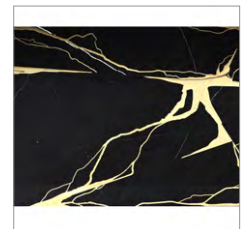

PRODUCTS / NEW 2018 / DINING TABLES

HESTIA

Swirl your senses with the dramatic Hestia dining table, adding a heady sense of occasion to every mealtime. Like a piece of abstract art, each one is completely unique, entwining a jigsaw of rich, black marble pieces with golden veins of liquid brass. The table top is polished for a smooth, flush surface with a beautiful shine, inlaid in a Brushed Brass frame for visual contrast.

Named after the Greek goddess Hestia, which translates as “hearth” or “fireplace” - where traditionally families would gather and enjoy time together in the home. A luxurious, limited edition piece to get the heart racing and enliven conversation over dinner.

Limited edition collection of 50 pieces.

DIMENSIONS :

OVERALL

L: 98.4" / 250 cm

W: 40" / 102 cm

H: 29.9" / 76 cm

LEGS SPACING

L: 67.7" / 172 cm

UNDER TABLE TOP

H: 28.7" / 73 cm

PRODUCT SHOWN IN :

Marble Black Polished with Brass Inlay & Dark Bronze