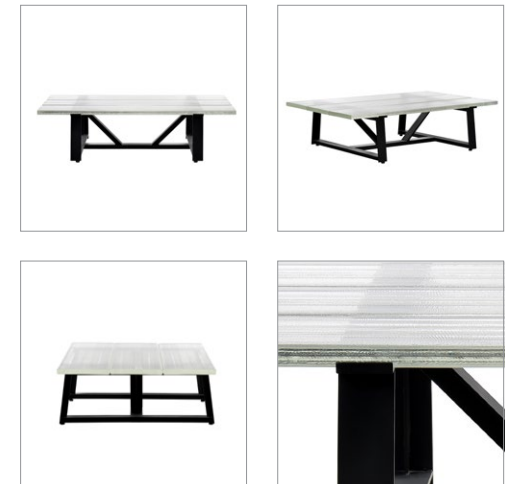

PRODUCTS / CLASSIC COLLECTION / COFFEE TABLES

ICEBERG

The Iceberg collection's minimal lines encapsulate the elemental power of ice. Wide planks of transparent glass evoke sleek, frozen blocks of water, floating serenely atop a rigid black steel frame. Each plank can simply be lifted and turned, choosing from a unique wave-like texture on one side or a smooth, pure finish on the reverse. Carefully crafted, thought-out details for modern entertaining.

Newly available as a bookcase and side table.

DIMENSIONS :

L: 58.3" / 148 cm

W: 38.9" / 99 cm

H: 14.9" / 38 cm

PRODUCT SHOWN IN :

Glass Beam & Matt Black

Special Note: Small white markings may appear within the grooves of the rippled side, this is a characteristic of the glass and part of the design.

**Iceberg
Side Table**
L: 27.6" / 70 cm
W: 26.8" / 68 cm
H: 23.6" / 60 cm

**Iceberg
Coffee Table**
L: 58.3" / 148 cm
W: 38.9" / 99 cm
H: 14.9" / 38 cm

**Iceberg
Console**
L: 58.3" / 148 cm
W: 13.4" / 34 cm
H: 31.6" / 80 cm

**Iceberg
Bookcase**
L: 43.3" / 110 cm
W: 16.6" / 42 cm
H: 48.4" / 123 cm

**Iceberg
Dining Table**
L: 83.9" / 213 cm
W: 38.9" / 99 cm
H: 30" / 76 cm
L.S: 52.4" / 133cm

**Iceberg
Dining Table**
L: 97.6" / 248 cm
W: 38.9" / 99 cm
H: 30" / 76 cm
L.S: 67" / 170 cm