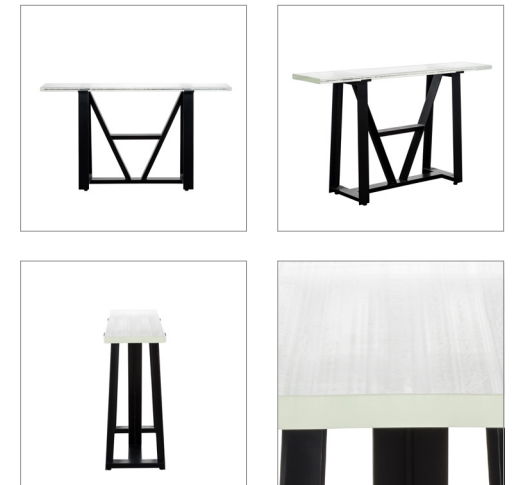

PRODUCTS / CLASSIC COLLECTION / CONSOLES

ICEBERG

The Iceberg collection's minimal lines encapsulate the elemental power of ice. Wide planks of transparent glass evoke sleek, frozen blocks of water, floating serenely atop a rigid black steel frame. Each plank can simply be lifted and turned, choosing from a unique wave-like texture on one side or a smooth, pure finish on the reverse. Carefully crafted, thought-out details for modern entertaining.

Newly available as a bookcase and side table.

DIMENSIONS :

L: 58.3" / 148 cm

W: 13.4" / 34 cm

H: 31.6" / 80 cm

PRODUCT SHOWN IN :

Glass Beam & Matt Black

Special Note: Small white markings may appear within the grooves of the rippled side, this is a characteristic of the glass and part of the design.

Two people are recommended to carefully turn the glass planks if desired.

See over for more details of the full collection.

TIMOTHY OULTON

PRODUCTS / CLASSIC COLLECTION / CONSOLES / ICEBERG
FULL COLLECTION

**Iceberg
Side Table**
L: 27.6" / 70 cm
W: 26.8" / 68 cm
H: 23.6" / 60 cm

**Iceberg
Coffee Table**
L: 58.3" / 148 cm
W: 38.9" / 99 cm
H: 14.9" / 38 cm

**Iceberg
Console**
L: 58.3" / 148 cm
W: 13.4" / 34 cm
H: 31.6" / 80 cm