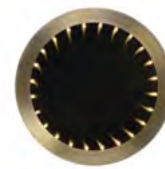

Also available in rectangular pendant, sconce and mirror - See over for more details.

DIMENSIONS :

L: 44.5" / 113 cm

Weight: 55kg

W: 44.5" / 113 cm

Max. Watt.: EU 270 / US 450 W

H: 10.6" / 27 cm

No. of Bulbs: 18

PRODUCT SHOWN IN :

Large Round - Flat Brass

Check for release certification in specific regions.

HOME ACCESSORIES / CLASSIC COLLECTION / LIGHTING / INCEPTION
FULL COLLECTION

Inception Round Coffee Table
 Dia: 39.8" / 101 cm
 H: 15.7" / 40 cm
 Max watt.: 24W
 No. of Bulbs: 24
 Not Dimmable

Inception Round Large Mirror 130cm
 Dia: 51.2" / 130 cm
 W: 4.3" / 11 cm
 Weight: 67 kg
 Max watt.: 32W
 No. of Bulbs: 32
 Not Dimmable

Inception Round Medium Mirror 100cm
 Dia: 39.3" / 100 cm
 W: 4.3" / 11 cm
 Weight: 52.5 kg
 Max watt.: 24W
 No. of Bulbs: 24
 Not Dimmable

Inception Round Small Mirror 70cm
 Dia: 27.5" / 70 cm
 W: 4.3" / 11 cm
 Weight: 25.5 kg
 Max watt.: 16W
 No. of Bulbs: 16
 Not Dimmable

Inception Round Large Pendant
 L: 44.5" / 113 cm
 W: 44.5" / 113 cm
 H: 10.6" / 27 cm
 Weight: 55kg
 Max. Watt.: 480 / 800 W
 No. of Bulbs: 32
 Dimmable