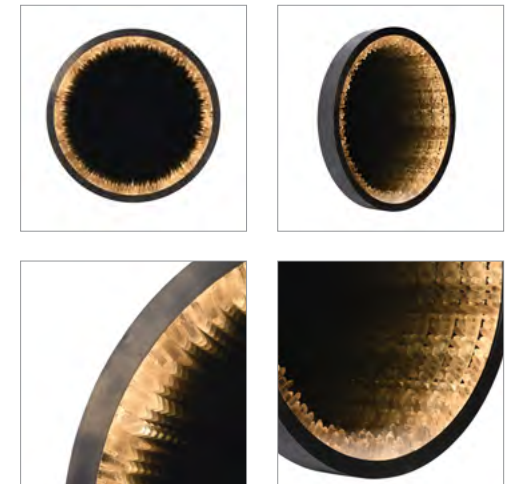

HOME ACCESSORIES / CLASSIC COLLECTION / MIRRORS

INCEPTION ROCK CRYSTAL

Mesmerising the eye with an endless sea of glowing crystals, the Inception Rock Crystal mirror takes its cue from 1970s infinity mirrors but infuses it with mankind's ancient love of precious stones. Sourced raw from the earth, icy shards of rock crystal are individually applied to circle the inner frame, topped by a clear pane of glass. Once turned on, the crystals multiply in a seemingly never-ending line of reflections, transporting you to an out-of-this-world realm. An exceptionally glamorous piece, handcrafted in matt black metal with bronzed edging, mixing echoes of Art Deco opulence with modern cutting-edge design. The multi-faceted rock crystals disperse the light in every direction as it shines through the translucent stone, for a soft and romantic glow that sets the perfect tone for entertaining.

OTHER MODELS :

**Inception Rock Crystal
Tall Mirror**

L: 54.1" / 138 cm Weight: 300 kg
 W: 5.3" / 14 cm Max. Watt.: LED modular 54.8W
 H: 94.1" / 239 cm No. of Bulbs: 22

BULB TYPE :

EU, AU, US : LED modular 28W

AVAILABLE IN :

FINISHES : Matt Black | Dark Bronze

See over for more details of the full Inception Rock Crystal collection.

DIMENSIONS :

ROUND Weight: 40 kg
 Dia: 28.4" / 100 cm Max. Watt.: 50 W
 H: 4.7" / 12 cm No. of Bulbs: LED Strip

**Inception
Rock Crystal
Pendant 72cm**
Dia: 28.3" / 72 cm
H: 4.7" / 12 cm

Weight: 43 kg
Max. Watt.: LED modular 30W
No. of Bulbs: 7

**Inception
Rock Crystal
Pendant 107cm**
Dia: 42.1" / 107 cm
H: 4.7" / 12 cm