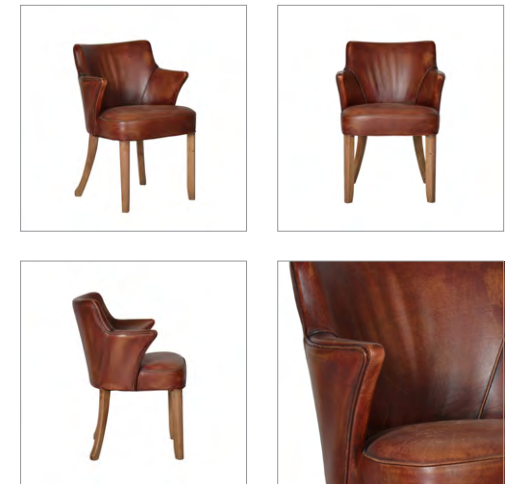

PRODUCTS / CLASSIC COLLECTION / DINING CHAIRS

LANNISTER

The shapely Lannister envelops you in classic comfort for nights around the dinner table, breaking bread with old and new friends. Wrapped in Scarecrow leather, carefully hand-buffed to bring out the natural scars and blemishes of the hide for an authentic, aged look. Features a subtle tuck arm that remains compact while providing extra sport.

AVAILABLE IN :

LEATHER : Aussie Royal Grey, Stone, Tobac | Antique Tobacco, Whisky | Destroyed Black, Raw | Full Rebel | Heritage Black Carriage, Fudge | Old Saddle Black, Cocoa, Mocha, Nut | Rango Chocolate, Graphite | Safari Black, Charcoal, Nutmeg, Tobacco | Savage | Scarecrow Black, Brown | Tomahawk Black, Camel, Chocolate, Pewter | Vagabond Black, Blue, Brown, Mustard, Red | Vintage Bianco, Cigar | Warrior

FABRIC : Natural Linen Azure, Ecu, Mist, Smoke | Revival Velvet Teal, Mint, Grey, Navy, Black, Ruby, Aqua | Scuff Linen Bone, Gorse, Night | Whispy Black, Grey, Indigo, Stone, White | Woven Linen Ash, Graphite

LEGS : Black | Weathered Oak

DIMENSIONS :

OVERALL	SEAT	ARM
L: 24.4" / 62 cm	L: 21.5" / 55 cm	-
W: 24.8" / 63 cm	W: 18.1" / 46 cm	-
H: 33.9" / 86 cm	H: 20.3" / 52 cm	H: 27.6" / 70 cm

PRODUCT SHOWN IN :

Vagabond Red & Weathered Oak