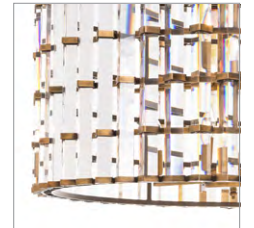

HOME ACCESSORIES / CLASSIC COLLECTION / LIGHTING

NIGHT ROD

The glamorous Night Rod collection offers dramatic lighting for elegant urban spaces. Long prisms of optical grade glass are held tightly together in a staggered effect, within a skeleton of either plated bronze or natural metal. The triangular shape of the prisms reflects and refracts the light on all sides in a shimmering dance of sparkle.

AVAILABLE IN :

FRAME : Natural | Plated Bronze

BULB TYPE :

EU, AU, ASIA: B E14 18W / Halogen

US: B E12 25W / Incandescent

This light fixture is dimmable. See over for more details of the full collection.

DIMENSIONS :