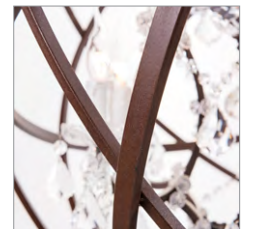

DIMENSIONS :

LARGE

L: 44.1" / 112 cm

Weight: 31 kg

W: 44.1" / 112 cm

Max. Watt.:EU 270 / US 375 W

H: 45.3" / 118 cm

No. of Bulbs: 15

PRODUCT SHOWN IN :

Optical Grade Glass & Antique Rust

Check for release certification in specific regions.

> APPENDIX SPARE PARTS