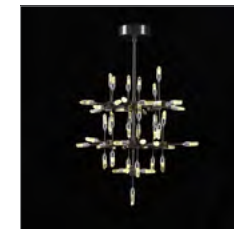

HOME ACCESSORIES / NEW IN CLASSIC COLLECTION / LIGHTING

ROCK CRYSTAL RAIN CHANDELIER

A retro modern form brings an ancient material to life in the Rock Crystal Rain chandelier. Hand-polished pieces of rock crystal float amid a slender metal frame in a juxtaposition of industrial style and the natural world. Each crystal is individually lit by an LED, giving each one a magical and mystical aura.

Rock crystal is millions of years old and revered by many ancient cultures. The Australian Aborigines believed it was frozen rain, a source of life, while the Japanese believed it to be the breath of white dragon, a representation of perfection.

Sourced raw from the earth, every piece of rock crystal in the Timothy Oulton collection has been selected by hand, cut and polished using simple tools and the touch of the craftsman's hand. Combining the earthy properties of permanence and omnipresence with an ethereal and captivating beauty, rock crystal connects us both with the earth, and also with millennia of its history.

BULB TYPE :

UK, US: LED modular 22W

AVAILABLE IN :

FINISHES : Matt Black | Matt Natural

DIMENSIONS :

L: 29.5" / 75 cm   Weight: 9kg
W: 29.5" / 75 cm   Max. Watt.: LED modular 22W
H: 35.8" / 91 cm   No. of Bulbs: 53

PRODUCT SHOWN IN :

Rock Crystal & Matt Natural

Check for release certification in specific regions.