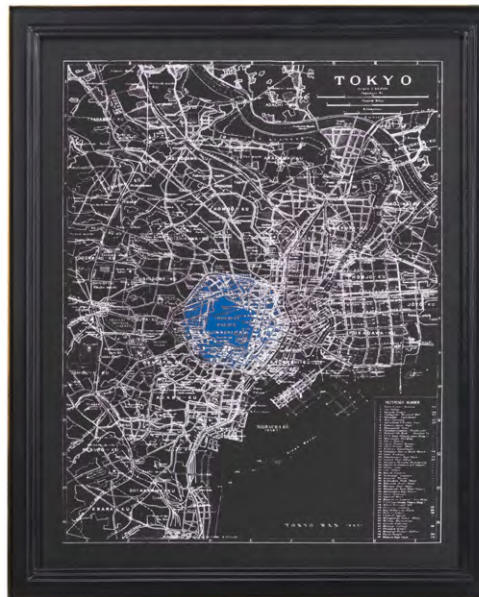

HOME ACCESSORIES / CLASSIC COLLECTION / WALL ART

SAVOY MAPS

Our new Savoy Maps selection presents each city from a modern, monochromatic viewpoint, designed to look like the negative of a photograph. View your favourite city through fresh new eyes. Framed in Matt Black Oak with brass trim.

DIMENSIONS :

L: 35.4" / 90 cm

W: 2" / 5 cm

H: 42.9" / 109 cm

PRODUCT SHOWN IN :

Tokyo - Shiny Brass

More options available - See over for more details.

TIMOTHY OULTON

HOME ACCESSORIES / CLASSIC COLLECTION / WALL ART / SAVOY MAPS
FULL COLLECTION

**Savoy Maps
Hong Kong**
L: 35.4" / 90 cm
W: 2" / 5 cm
H: 42.9" / 109 cm

**Savoy Maps
London**
L: 35.4" / 90 cm
W: 2" / 5 cm
H: 42.9" / 109 cm

**Savoy Maps
Los Angeles**
L: 35.4" / 90 cm
W: 2" / 5 cm
H: 42.9" / 109 cm

**Savoy Maps
New York**
L: 35.4" / 90 cm
W: 2" / 5 cm
H: 42.9" / 109 cm

**Savoy Maps
Paris**
L: 35.4" / 90 cm
W: 2" / 5 cm
H: 42.9" / 109 cm