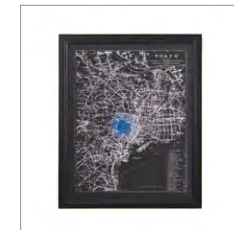

HOME ACCESSORIES / CLASSIC COLLECTION / WALL ART

SAVOY MAPS

Our new Savoy Maps selection presents each city from a modern, monochromatic viewpoint, designed to look like the negative of a photograph. View your favourite city through fresh new eyes. Framed in Matt Black Oak with brass trim.

DIMENSIONS :

L: 35.4" / 90 cm

W: 2" / 5 cm

H: 42.9" / 109 cm

PRODUCT SHOWN IN :

Tokyo - Shiny Brass

More options available - See over for more details.

TIMOTHY OULTON

HOME ACCESSORIES / CLASSIC COLLECTION / WALL ART / SAVOY MAPS
FULL COLLECTION

**Savoy Maps
Hong Kong**
L: 35.4" / 90 cm
W: 2" / 5 cm
H: 42.9" / 109 cm

**Savoy Maps
London**
L: 35.4" / 90 cm
W: 2" / 5 cm
H: 42.9" / 109 cm

**Savoy Maps
Los Angeles**
L: 35.4" / 90 cm
W: 2" / 5 cm
H: 42.9" / 109 cm

**Savoy Maps
New York**
L: 35.4" / 90 cm
W: 2" / 5 cm
H: 42.9" / 109 cm

**Savoy Maps
Paris**
L: 35.4" / 90 cm
W: 2" / 5 cm
H: 42.9" / 109 cm