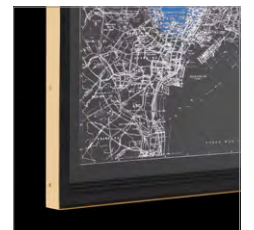

HOME ACCESSORIES / CLASSIC COLLECTION / WALL ART

SAVOY MAPS

Our new Savoy Maps selection presents each city from a modern, monochromatic viewpoint, designed to look like the negative of a photograph. View your favourite city through fresh new eyes. Framed in Matt Black Oak with brass trim.

DIMENSIONS :

L: 35.4" / 90 cm

W: 2" / 5 cm

H: 42.9" / 109 cm

PRODUCT SHOWN IN :

Tokyo - Shiny Brass

More options available - See over for more details.

TIMOTHY OULTON

HOME ACCESSORIES / CLASSIC COLLECTION / WALL ART / SAVOY MAPS
FULL COLLECTION

**Savoy Maps
Hong Kong**
L: 35.4" / 90 cm
W: 2" / 5 cm
H: 42.9" / 109 cm

**Savoy Maps
London**
L: 35.4" / 90 cm
W: 2" / 5 cm
H: 42.9" / 109 cm

**Savoy Maps
Los Angeles**
L: 35.4" / 90 cm
W: 2" / 5 cm
H: 42.9" / 109 cm

**Savoy Maps
New York**
L: 35.4" / 90 cm
W: 2" / 5 cm
H: 42.9" / 109 cm

**Savoy Maps
Paris**
L: 35.4" / 90 cm
W: 2" / 5 cm
H: 42.9" / 109 cm