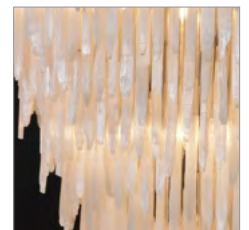

HOME ACCESSORIES / NEW 2019 / LIGHTING

SELENITE

Named after the Greek goddess of the moon, selenite is known for its soft pearlescent glow similar to moonlight. It is the crystalline version of the mineral Gypsum, and is revered by many for its spiritual and protective properties – with some believing it unlocks the chakra of divine wisdom. The oldest Selenite crystal ever discovered was 500,000 years old in Chihuahua, Mexico. Suspended like glistening stalactites, the crystals in our Selenite lighting collection are painstakingly affixed to the frame one by one, with a colossal 557 individual crystals in the large 110cm pendant.

AVAILABLE IN :

FINISHES : Matt Black | Matt Natural

BULB TYPE :

UK, AUS: E14 LED 4W TYPE B

US: E12 LED 4W TYPE B

Special Note: The weight may vary slightly from piece to piece, each light is unique and sculpted by hand. Selenite also available in Rectangular pendant and Sconce - See over for more details.