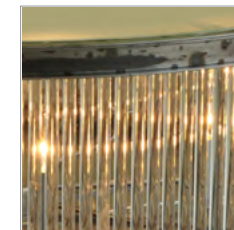

< Back

PRODUCTS / CLASSIC COLLECTION / COFFEE TABLES

ROD

T-ROD-LT-0004-U

The Rod collection is a modern day interpretation of Venetian Murano brass and glass library lights from the 1940s. The elliptical glass rod structure is inspired by the colonnades of Stowe School which made a huge impression on Tim during a visit for an away game in his school days. The dazzling opulence of the glass is daringly contrasted with our natural raw iron finish which accentuates the imperfections made in the handcrafting of the light. Available in a range of lighting as well as illuminating furniture pieces including the console and coffee table.