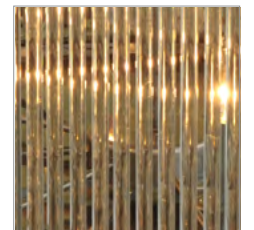

< Back

PRODUCTS / CLASSIC COLLECTION / COFFEE TABLES

ROD

T-ROD-LT-0004-U

The Rod collection is a modern day interpretation of Venetian Murano brass and glass library lights from the 1940s. The elliptical glass rod structure is inspired by the colonnades of Stowe School which made a huge impression on Tim during a visit for an away game in his school days. The dazzling opulence of the glass is daringly contrasted with our natural raw iron finish which accentuates the imperfections made in the handcrafting of the light. Available in a range of lighting as well as illuminating furniture pieces including the console and coffee table.