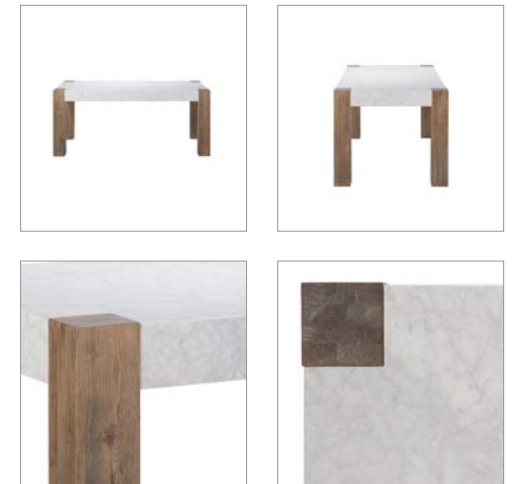

# JUNCTION

T-JUC-TD-0002-Z

A perfect dining table to gather friends and enjoy the pleasures of a beautiful meal, the Junction dining table is a place of meeting. The richness of the cool marble contrasted with the strong rustic timber legs creates a stunning combination.

**AVAILABLE IN :**

**MARBLE :** Black Polished, Honed (18mm) | White Polished, Honed (15mm)

**LEGS:** Weathered Oak

**Special Note:** The frequency and intensity of the marble veining will vary between pieces, marble is a natural material and each slab displays its own unique characteristics.

Also available in other sizes - See over for more details.

**DIMENSIONS :**

**OVERALL**

L: 70.9" / 180 cm

W: 35.4 / 90 cm

H: 29.9" / 76 cm

**LEGS SPACING**

60.6" / 154 cm

**UNDER TABLE TOP**

H: 25.4" / 65 cm

**PRODUCT SHOWN IN :**

Marble White Polished & Weathered Oak

< Back

PRODUCTS / CLASSIC COLLECTION / DINING TABLES / JUNCTION  
FULL COLLECTION

**Junction**  
**Dining Table 155cm**  
L: 61" / 155 cm  
W: 35.4 / 90 cm  
H: 29.9" / 76 cm  
L.S: 50.8" / 129 cm