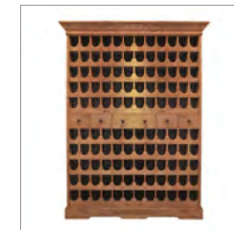

## KITCHEN LARGE WINE RACK

T-KIT-KC-0011-Z

This chunky wine rack adds a bit of life and soul to the kitchen. W.C. Fields used to say; "I cook with wine, sometimes I even add it to the food." Handcrafted from Genuine English Reclaimed Timber up to 100 years old, salvaged from buildings across the United Kingdom. Durable and full of character, the wood's natural weathered patina is celebrated, with each piece telling a different story. Available in 2 heights.