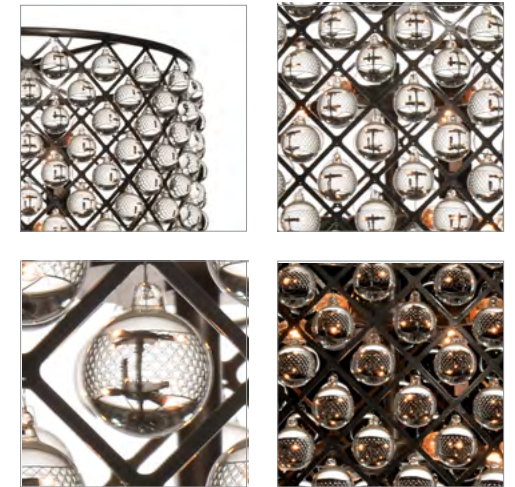

## ZIG ZAG

T-ZIG-LC-0002-U

The Zig Zag pendant features delicate spheres of optical grade glass suspended from an intricate metal skeleton. Like a galaxy of suspended planets, each sphere bounces the reflections and refractions of the others to create a kaleidoscope of patterns.

**AVAILABLE IN :**

**FRAME :** Natural

**BULB TYPE :**

**EU, AU, ASIA:** B E14 18W / Halogen

**US:** B E12 25W / Incandescent

Zig Zag also available in Pendant, Floor lamp, and Table lamp - See over for more details.

**DIMENSIONS :**

L: 27.3" / 70 cm

Weight: 46 kg

W: 27.3" / 70 cm

Max. Watt.: 200 W

H: 28.1" / 72 cm

No. of Bulbs: 8

**PRODUCT SHOWN IN :**