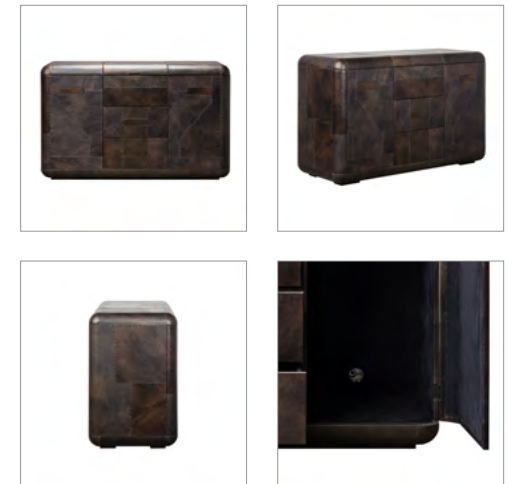

< Back

PRODUCTS / CLASSIC COLLECTION / SIDEBOARDS

HUDSON

T-HUD-OD-0001-Z

Inspired by the clandestine speakeasies of 1920s America, Timothy Oulton's Hudson collection is designed to house everything you need for a great night in with friends. Understated design adds to its stealth, but its rich textured surface, cloaked in a dark patchwork of Fury leather panels, hints at something special within.

Once opened, the sideboard reveals a sunken removable ice bucket in the top lift-up section and a myriad of compartments to keep you fully stocked for any occasion. The cupboard is perfect to house a small drinks fridge (not included), while three pull out wire racks securely hold your glassware, with further hanging wine glass storage in the top.

DIMENSIONS :

L: 59" / 150 cm
W: 23.6" / 60 cm
H: 36.2" / 92 cm

PRODUCT SHOWN IN :

Fury Black

LINING : Black Suedette

NO. OF DRAWERS : 2

See over for more details of the full collection.

PRODUCTS / CLASSIC COLLECTION / SIDEBOARDS / HUDSON
FULL COLLECTION

**Hudson
Coffee Table**
L: 47.4" / 120 cm
W: 31.7" / 80 cm
H: 18.1" / 46 cm

**Hudson
Desk**
L: 68.8" / 175 cm
W: 39.3" / 100 cm
H: 30.7" / 78 cm

Hudson Sideboard
L: 59" / 150 cm
W: 23.6" / 60 cm
H: 36.2" / 92 cm