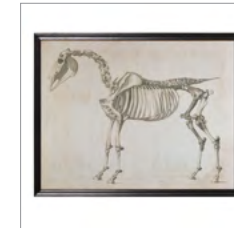

< Back

HOME ACCESSORIES / CLASSIC COLLECTION / WALL ART

ANIMAL

T-ANI-WA-0011-Z

The Horse Skeleton is an early 18th century lithograph reproduced and enlarged to show its full beauty. This piece is printed on museum quality archival paper, framed in solid oak and covered with tempered glass.

DIMENSIONS :

L: 85.6" / 217.5 cm

W: 65.6 x / 166.7 cm

H: 1.6" / 4 cm

PRODUCT SHOWN IN :

Horse Skeleton - Black Wood

AVAILABLE IN :

Black Wood Framed

More options available - See over for more details.

HOME ACCESSORIES / CLASSIC COLLECTION / WALL ART / ANIMAL
FULL COLLECTION

**Animal
Horse Skeleton**
L: 85.6" / 217.5 cm
W: 65.6" / 166.7 cm
H: 1.6" / 4 cm