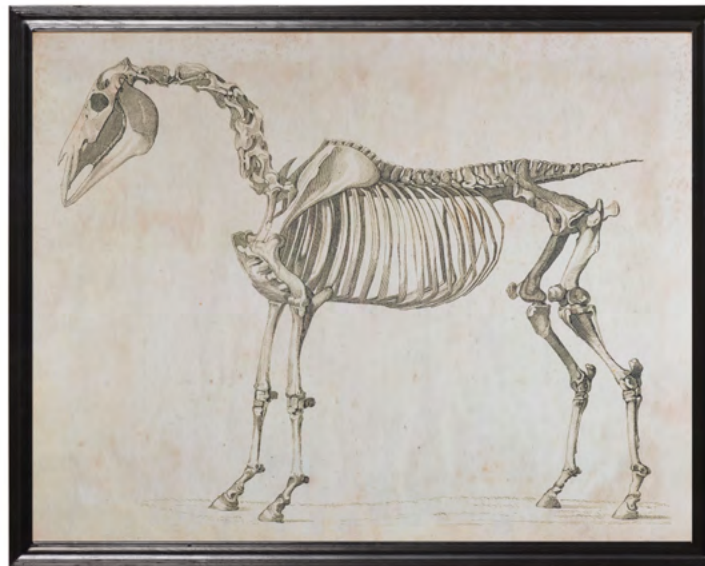

< Back

HOME ACCESSORIES / CLASSIC COLLECTION / WALL ART

ANIMAL

T-ANI-WA-0011-Z

The Horse Skeleton is an early 18th century lithograph reproduced and enlarged to show its full beauty. This piece is printed on museum quality archival paper, framed in solid oak and covered with tempered glass.

DIMENSIONS :

L: 85.6" / 217.5 cm

W: 65.6 x / 166.7 cm

H: 1.6" / 4 cm

PRODUCT SHOWN IN :

Horse Skeleton - Black Wood

AVAILABLE IN :

Black Wood Framed

More options available - See over for more details.

HOME ACCESSORIES / CLASSIC COLLECTION / WALL ART / ANIMAL
FULL COLLECTION

**Animal
Horse Skeleton**
L: 85.6" / 217.5 cm
W: 65.6" / 166.7 cm
H: 1.6" / 4 cm

**Animal
Ostrich**
L: 50.9" / 130.2 cm
W: 40" / 102.3 cm
H: 1.2" / 3 cm

**Animal
Eggs**
L: 27" / 69.2 cm
W: 37.9" / 97.1 cm
H: 1.2" / 3 cm

**Animal Peacock
BW Left**
L: 61" / 156.4 cm
W: 27.4" / 70.2 cm
H: 1.2" / 3 cm