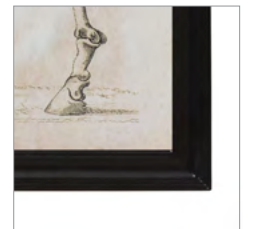

< Back

HOME ACCESSORIES / CLASSIC COLLECTION / WALL ART

ANIMAL

T-ANI-WA-0011-Z

The Horse Skeleton is an early 18th century lithograph reproduced and enlarged to show its full beauty. This piece is printed on museum quality archival paper, framed in solid oak and covered with tempered glass.

DIMENSIONS :

L: 85.6" / 217.5 cm

W: 65.6 x / 166.7 cm

H: 1.6" / 4 cm

PRODUCT SHOWN IN :

Horse Skeleton - Black Wood

AVAILABLE IN :

Black Wood Framed

More options available - See over for more details.

HOME ACCESSORIES / CLASSIC COLLECTION / WALL ART / ANIMAL
FULL COLLECTION

**Animal
Horse Skeleton**
L: 85.6" / 217.5 cm
W: 65.6" / 166.7 cm
H: 1.6" / 4 cm